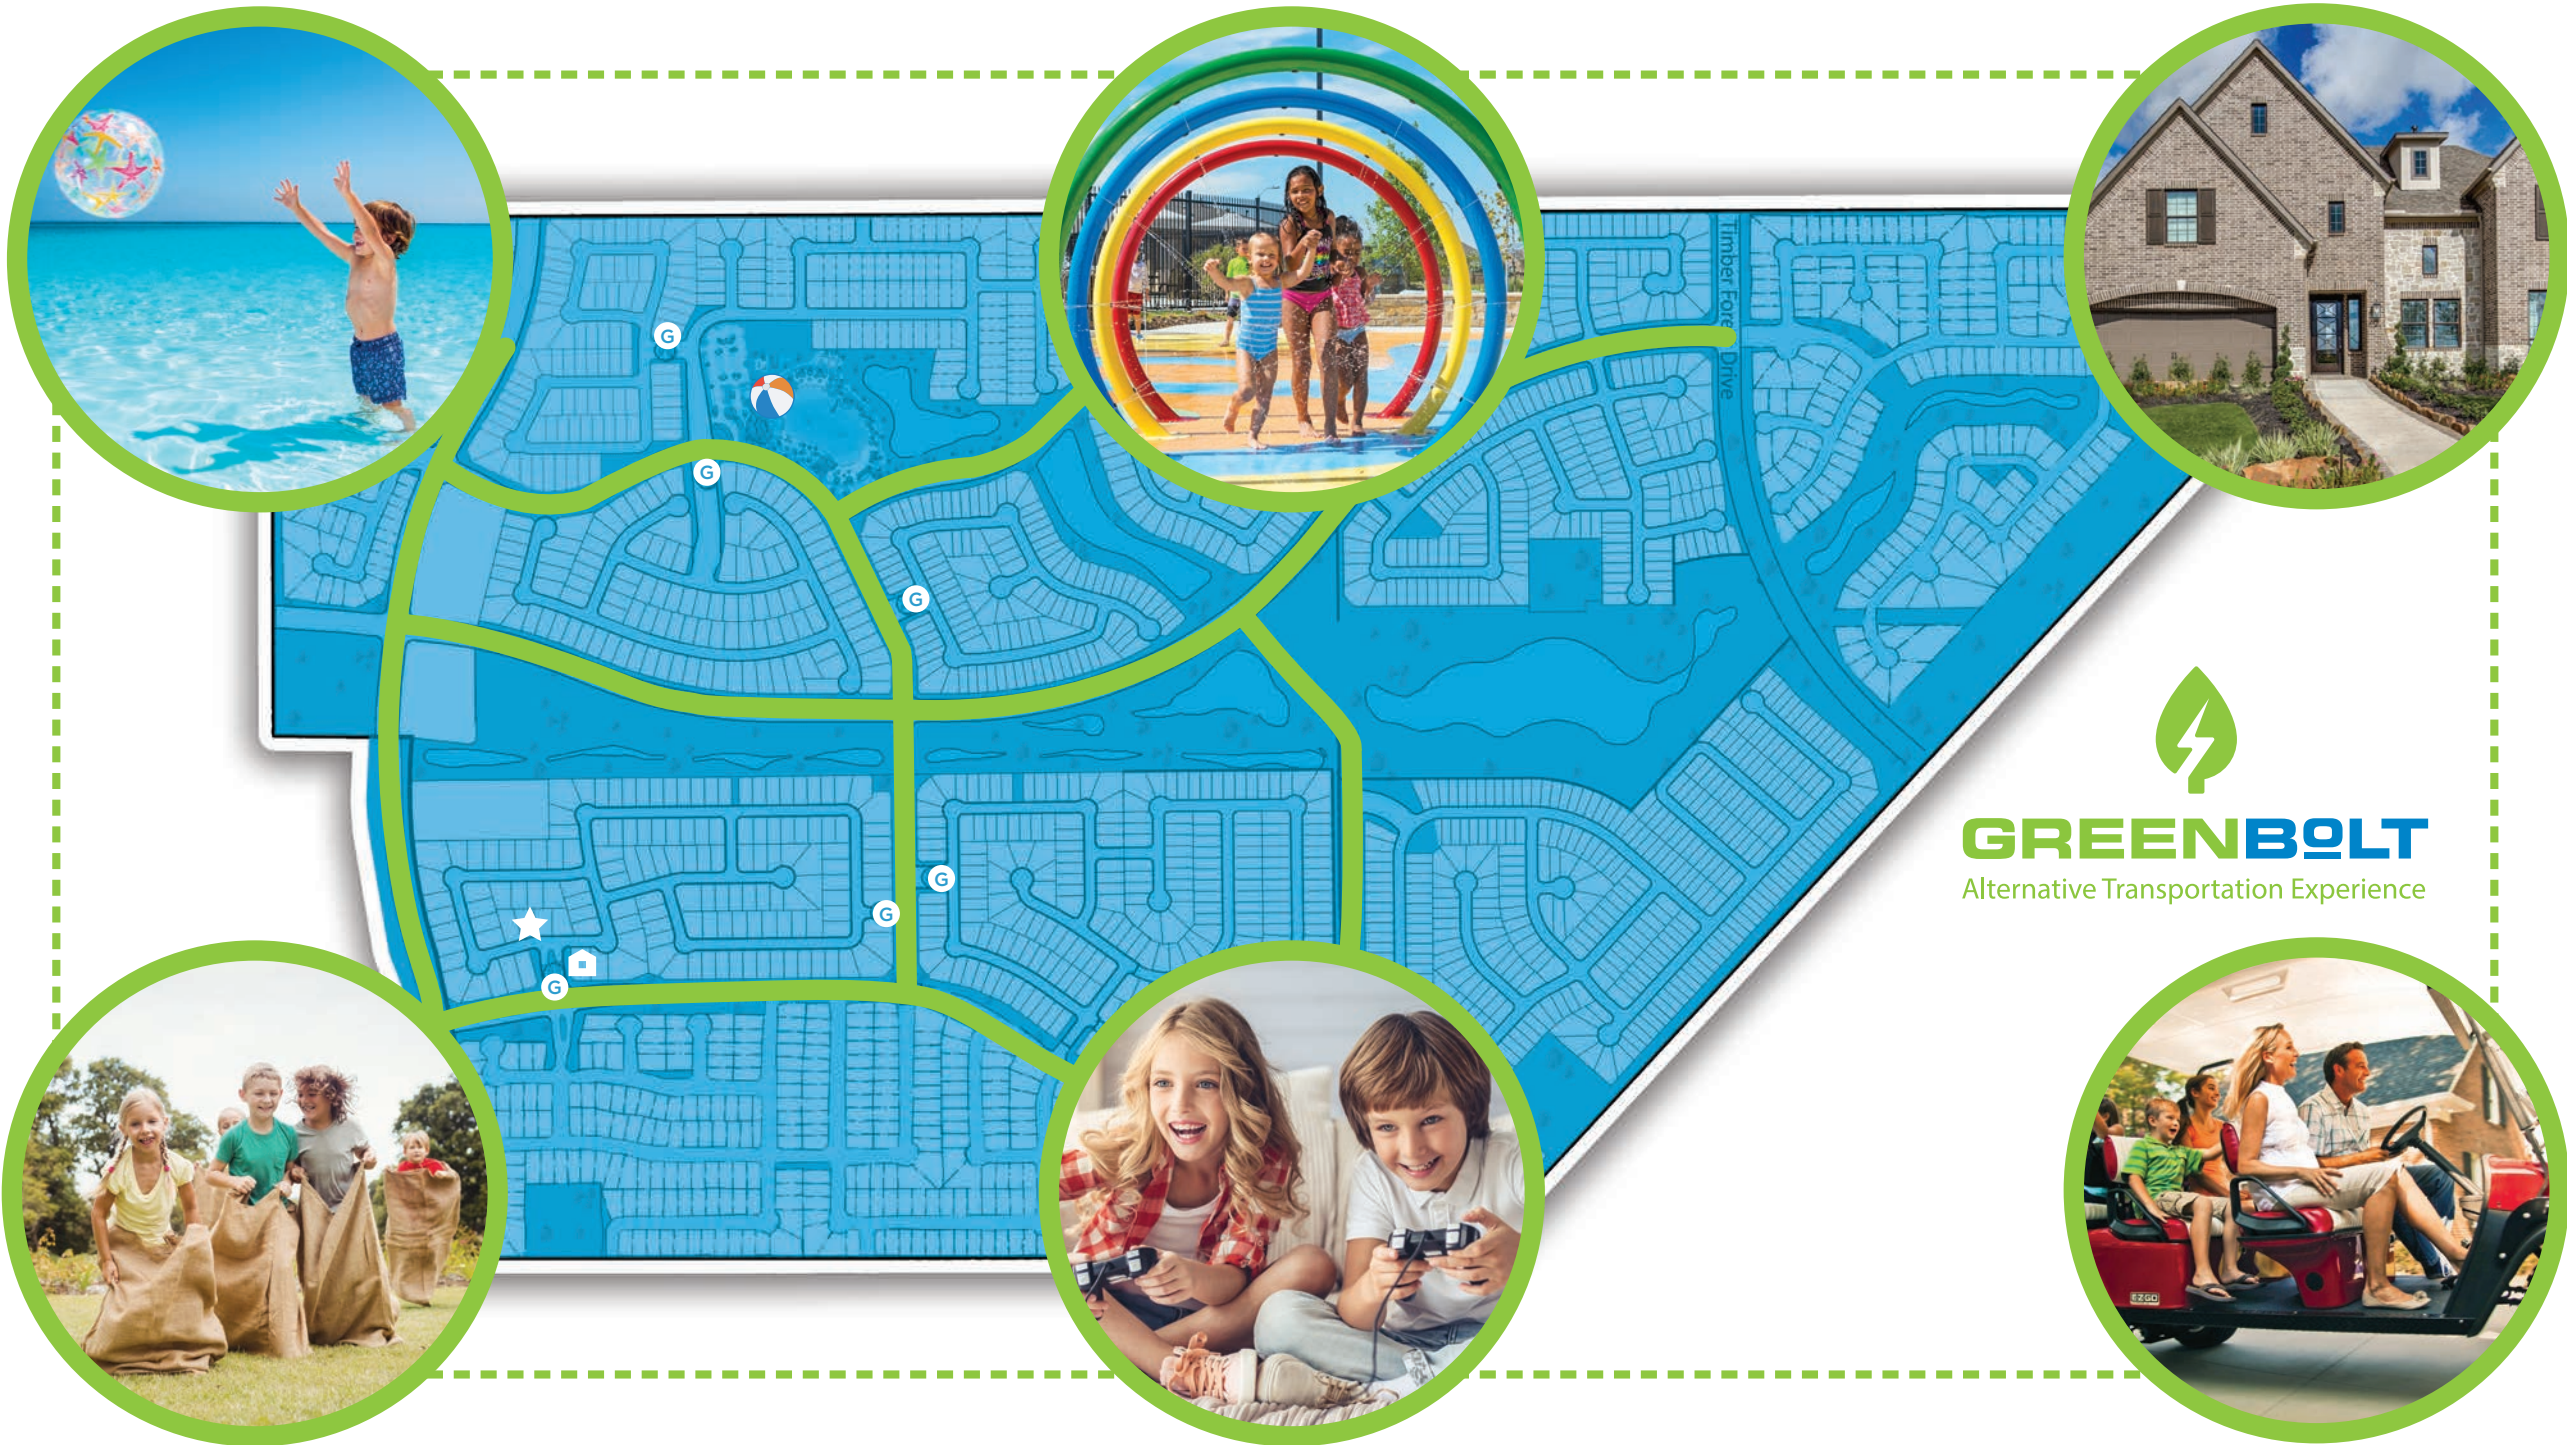

Crystal Lagoon®

8-Acre Amenity Village

Beautiful Home Designs

  
**GREENBOLT**  
 Alternative Transportation Experience

Community Event Director

Cutting Edge Technology

Electric Cart & Fitness Trails

**BALMORAL**

*A Land Texas Community*

*Connected Living*

 The Community Information Center

 Model Homes

 GreenBoLT Trails

 Gated Section

 Amenity Village & Crystal Lagoon

- Resort-Style Pool
- Sand Beach
- 7,500 Sq. Ft. Clubhouse
- Fitness Center
- Playground
- Splashpad
- Pavilion
- Sand Volleyball

*Let's Socialize!*